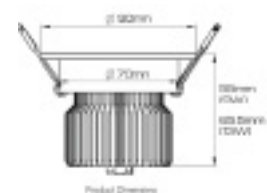

Downlight

The DL06 downlight provides high quality and low glare illumination, achieved by the antiglare lens. Clean design lines create an aesthetically pleasing fixture that includes a tilt angle of 20° left or right.

Watts:	9W, 12W
IP Rating:	IP40
Operating Temperature:	-40°C to +55°C
Input Voltage:	220-240V 50-60Hz
Cut Out Diameter:	75mm
Beam Angle:	36°, 60°
Dimming:	Phase, DALI
Product Colour:	White, Black
Colour Temperature:	2700K, 3000K, 4000K
CRI:	>80
Protection Class:	II
Life:	50,000 Hours
Warranty:	5 Years